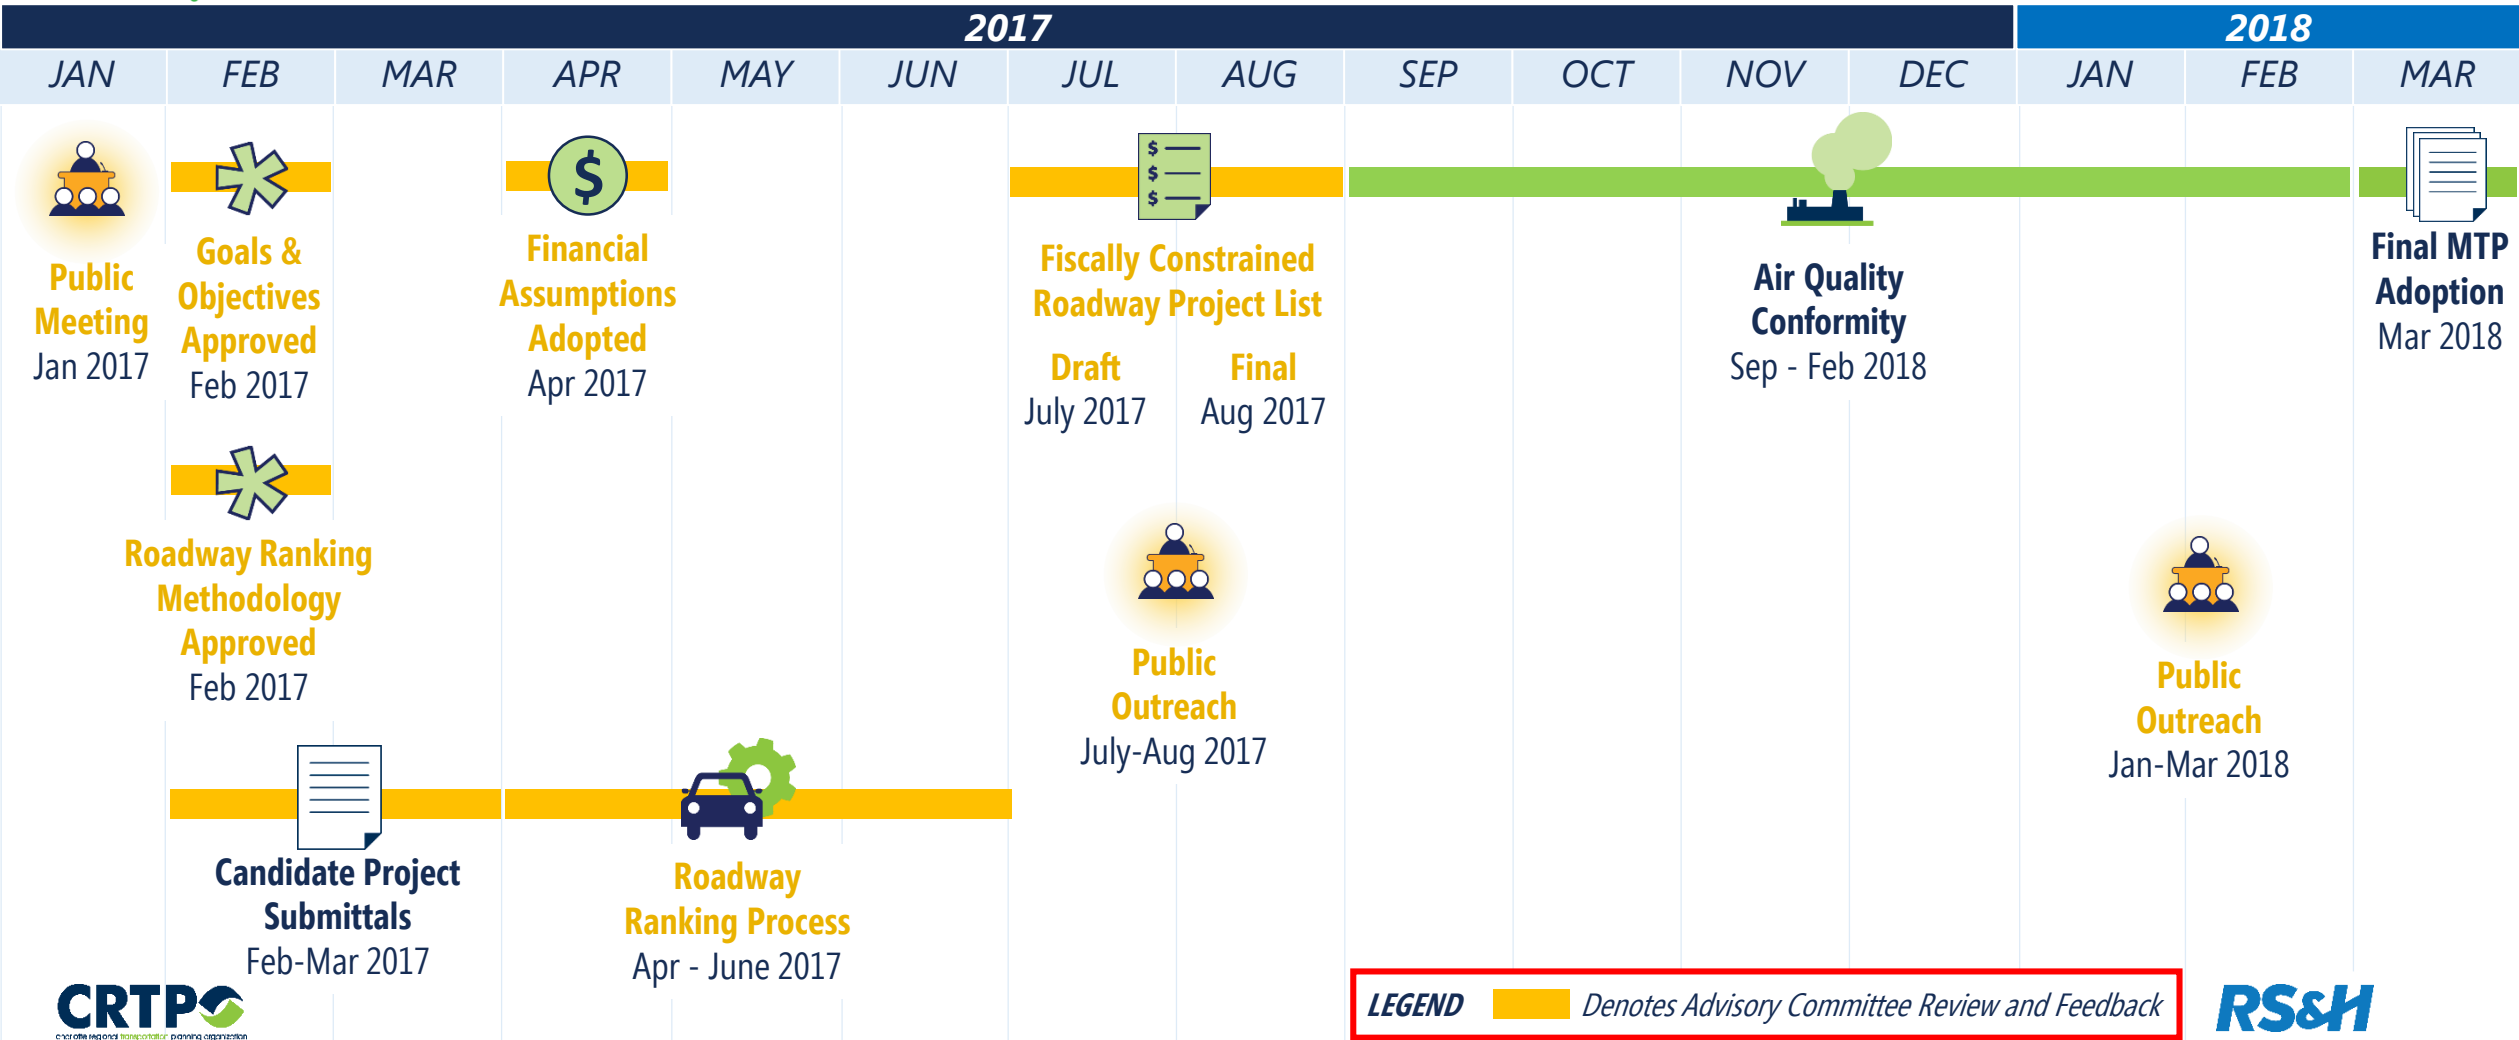

MTP Development Schedule

LEGEND Denotes Advisory Committee Review and Feedback